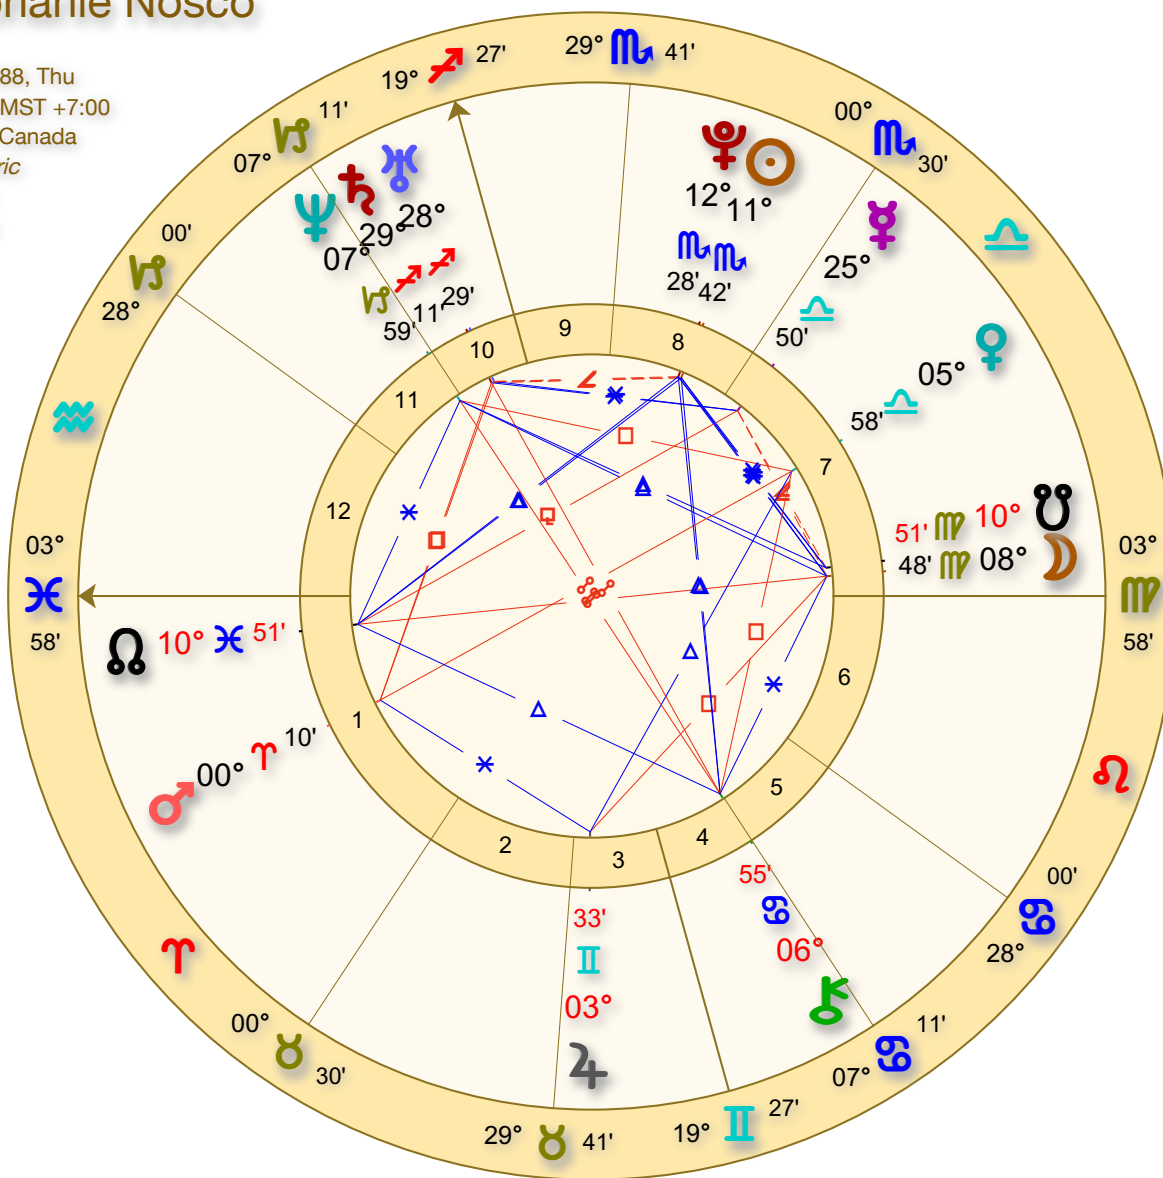

Stephanie Nosco

Natal

Nov 3 1988, Thu
 2:57 PM MST +7:00
 Calgary, Canada
 Geocentric
 Tropical
 Placidus

Elements	
Fire	7
Earth	4
Air	5
Water	7

Sign Modes	
Cardinal	7
Fixed	4
Mutable	12

Polarities	
Masculine	12
Feminine	11

House Modes	
Angular	11
Succedent	5
Cadent	1

Aspect Types		
♂	Conjunction	0°00'
♁	Opposition	180°00'
△	Trine	120°00'
□	Square	90°00'
✳	Sextile	60°00'
∟	Semisquare	45°00'
⊞	Sesquisquare	135°00'
♁	Quincunx	150°00'

Chart Points			
Pt	Name	Sg	Hs
☾	The Moon	♍	7
☼	The Sun	♏	8
☿	Mercury	♏	7
♀	Venus	♏	7
♂	Mars	♈	1
♃	Jupiter	♊	3
♄	Saturn	♏	10
♅	Uranus	♏	10
♆	Neptune	♏	11
♇	Pluto	♏	8
♁	Chiron	♏	4
♁	The North Node	♏	1
♋	The South Node	♏	7
As	The Ascendant	♏	1
Mc	The Midheaven	♏	10