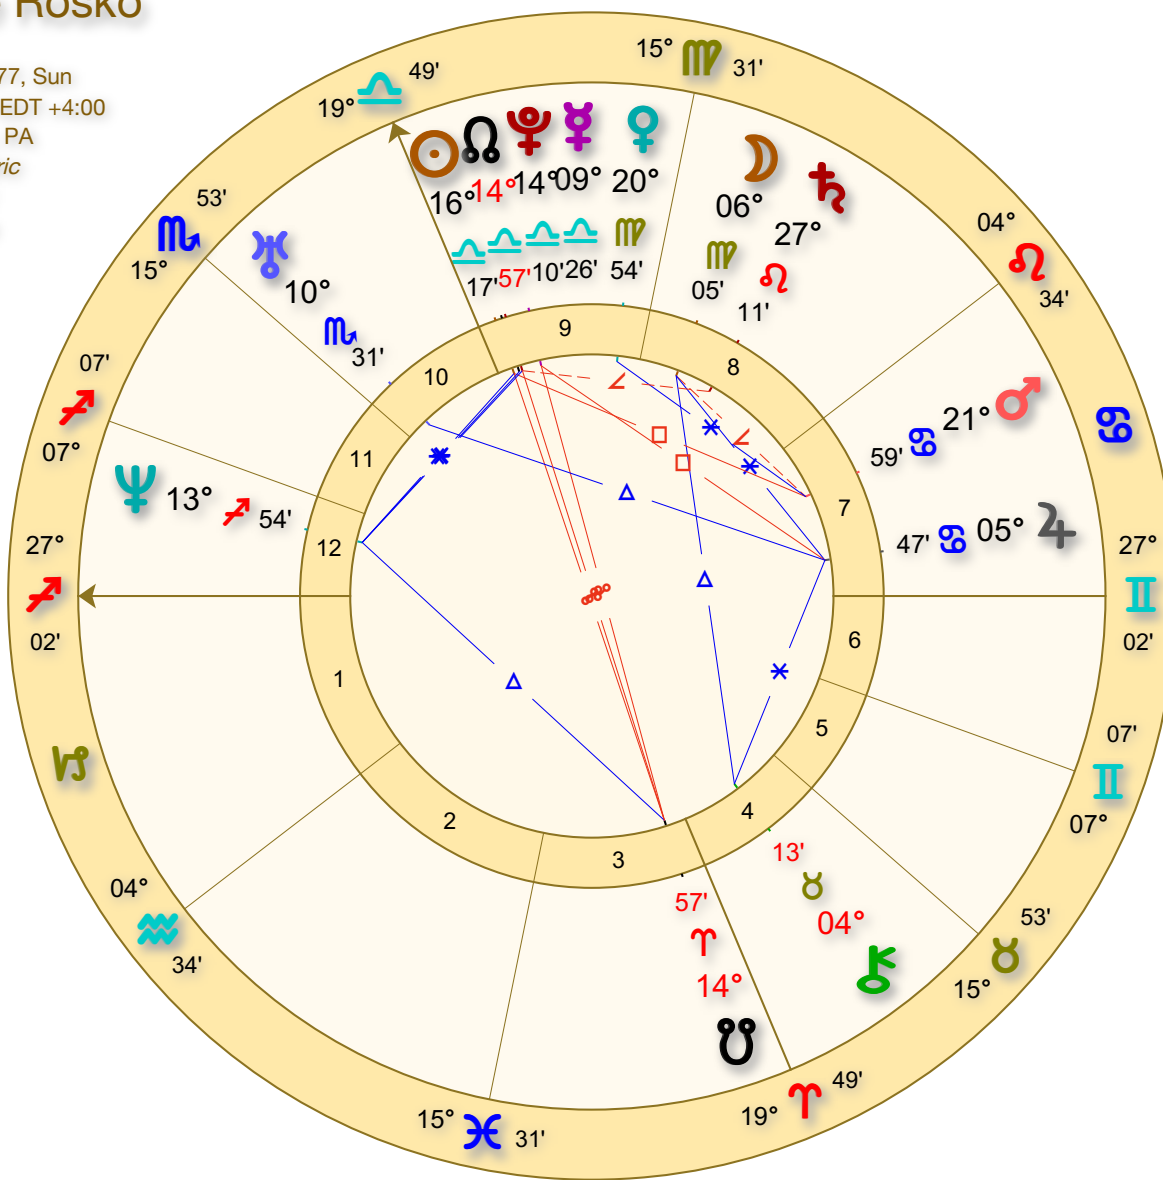

Kate Rosko

Natal

Oct 9 1977, Sun
 1:07 PM EDT +4:00
 Hershey, PA
 Geocentric
 Tropical
 Placidus

Elements	
Fire	5
Earth	5
Air	9
Water	4

Sign Modes	
Cardinal	12
Fixed	2
Mutable	9

Polarities	
Masculine	14
Feminine	9

House Modes	
Angular	4
Succedent	4
Cadent	9

Aspect Types		
♁	Conjunction	0°00'
♁	Opposition	180°00'
△	Trine	120°00'
□	Square	90°00'
✳	Sextile	60°00'
∟	Semisquare	45°00'
♁	Sesquisquare	135°00'
♁	Quincunx	150°00'

Chart Points			
Pt	Name	Sg	Hs
☾	The Moon	♏	8
♁	The Sun	♏	9
☿	Mercury	♏	9
♀	Venus	♏	9
♂	Mars	♏	7
♃	Jupiter	♏	7
♄	Saturn	♏	8
♅	Uranus	♏	10
♆	Neptune	♏	12
♇	Pluto	♏	9
♁	Chiron	♏	4
♁	The North Node	♏	9
♁	The South Node	♏	3
As	The Ascendant	♏	1
Mc	The Midheaven	♏	10