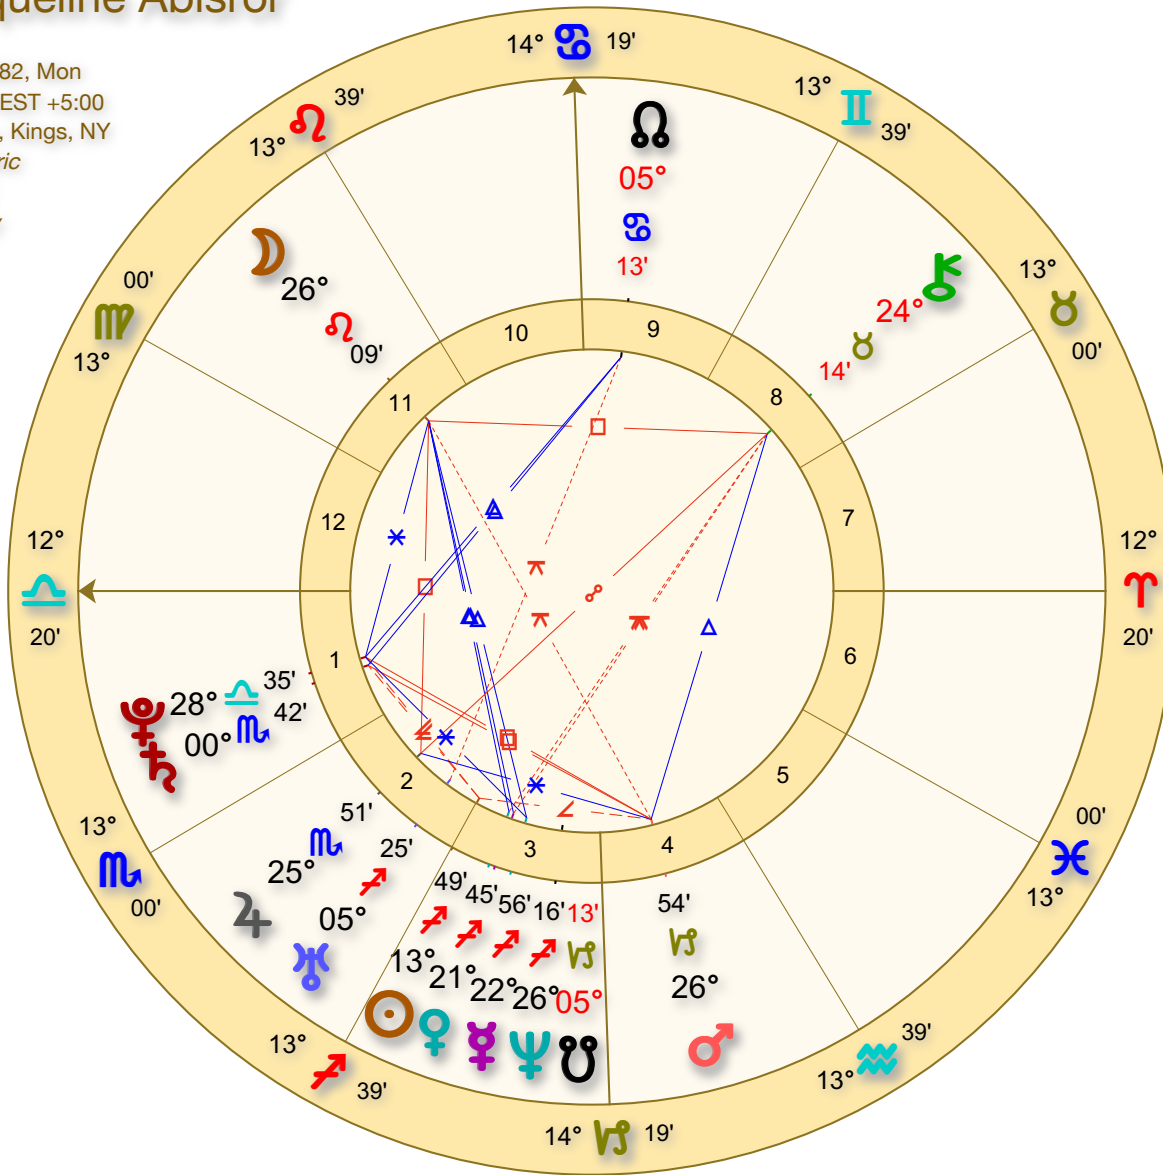

Jacqueline Abisoror

Natal

Dec 6 1982, Mon

1:59 AM EST +5:00

Brooklyn, Kings, NY

Geocentric

Tropical

Porphyry

Signs							
Sg	Name	Sg	Name	Sg	Name	Sg	Name
♈	Aries	♋	Cancer	♎	Libra	♑	Capricorn
♉	Taurus	♌	Leo	♏	Scorpio	♒	Aquarius
♊	Gemini	♍	Virgo	♐	Sagittarius	♓	Pisces

Elements	
Fire	12
Earth	2
Air	4
Water	5

Sign Modes	
Cardinal	9
Fixed	5
Mutable	9

Polarities	
Masculine	16
Feminine	7

House Modes	
Angular	4
Succedent	5
Cadent	8

Aspect Types		
♁	Conjunction	0°00'
♂	Opposition	180°00'
♊	Trine	120°00'
♋	Square	90°00'
♌	Sextile	60°00'
♍	Semisquare	45°00'
♎	Sesquisquare	135°00'
♏	Quincunx	150°00'

Chart Points			
Pt	Name	Sg	Hs
☾	The Moon	♌	11
☼	The Sun	♈	3
☿	Mercury	♈	3
♀	Venus	♈	3
♂	Mars	♌	4
♃	Jupiter	♎	2
♄	Saturn	♎	1
♅	Uranus	♈	2
♆	Neptune	♈	3
♇	Pluto	♈	1
♁	Chiron	♏	8
♊	The North Node	♋	9
♏	The South Node	♑	3
♈	The Ascendant	♈	1
♋	The Midheaven	♋	10