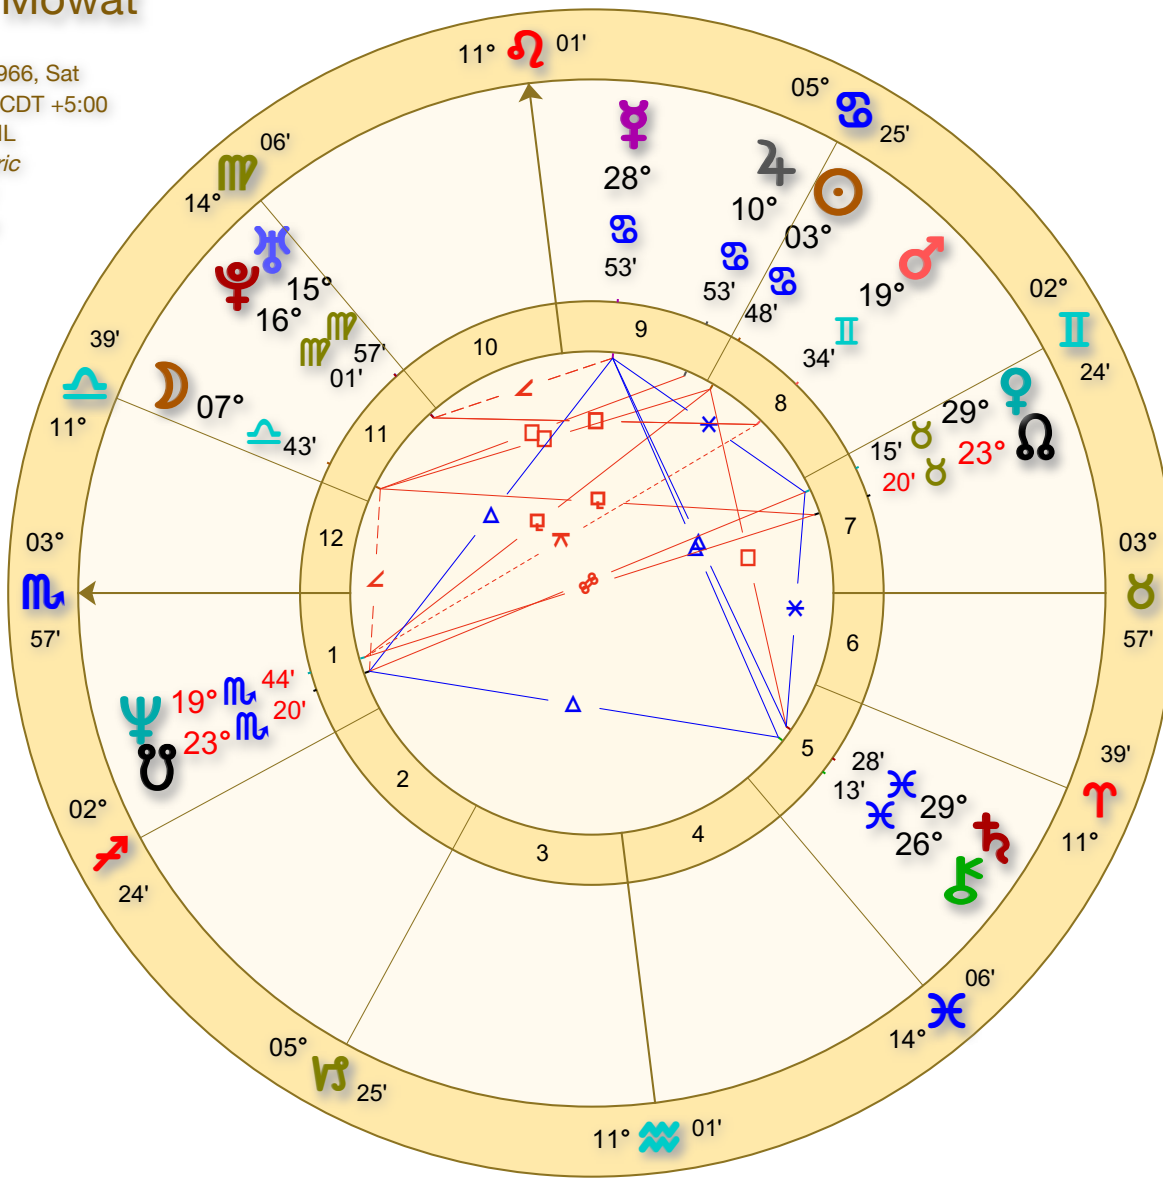

Ann Mowat

Natal

Jun 25 1966, Sat
 3:31 PM CDT +5:00
 Berwyn, IL
 Geocentric
 Tropical
 Placidus

Elements	
Fire	3
Earth	4
Air	5
Water	11

Sign Modes	
Cardinal	9
Fixed	9
Mutable	5

Polarities	
Masculine	8
Feminine	15

House Modes	
Angular	3
Succedent	11
Cadent	3

Aspect Types		
♁	Conjunction	0°00'
♂	Opposition	180°00'
♊	Trine	120°00'
♋	Square	90°00'
♌	Sextile	60°00'
♍	Semisquare	45°00'
♎	Sesquisquare	135°00'
♏	Quincunx	150°00'

Chart Points			
Pt	Name	Sg	Hs
☾	The Moon	♋	11
☼	The Sun	♋	8
☿	Mercury	♋	9
♀	Venus	♊	7
♂	Mars	♊	8
♃	Jupiter	♋	9
♄	Saturn	♏	5
♅	Uranus	♍	11
♆	Neptune	♏	1
♇	Pluto	♏	11
♁	Chiron	♏	5
♊	The North Node	♏	7
♏	The South Node	♏	1
Asc	The Ascendant	♏	1
Mc	The Midheaven	♏	10