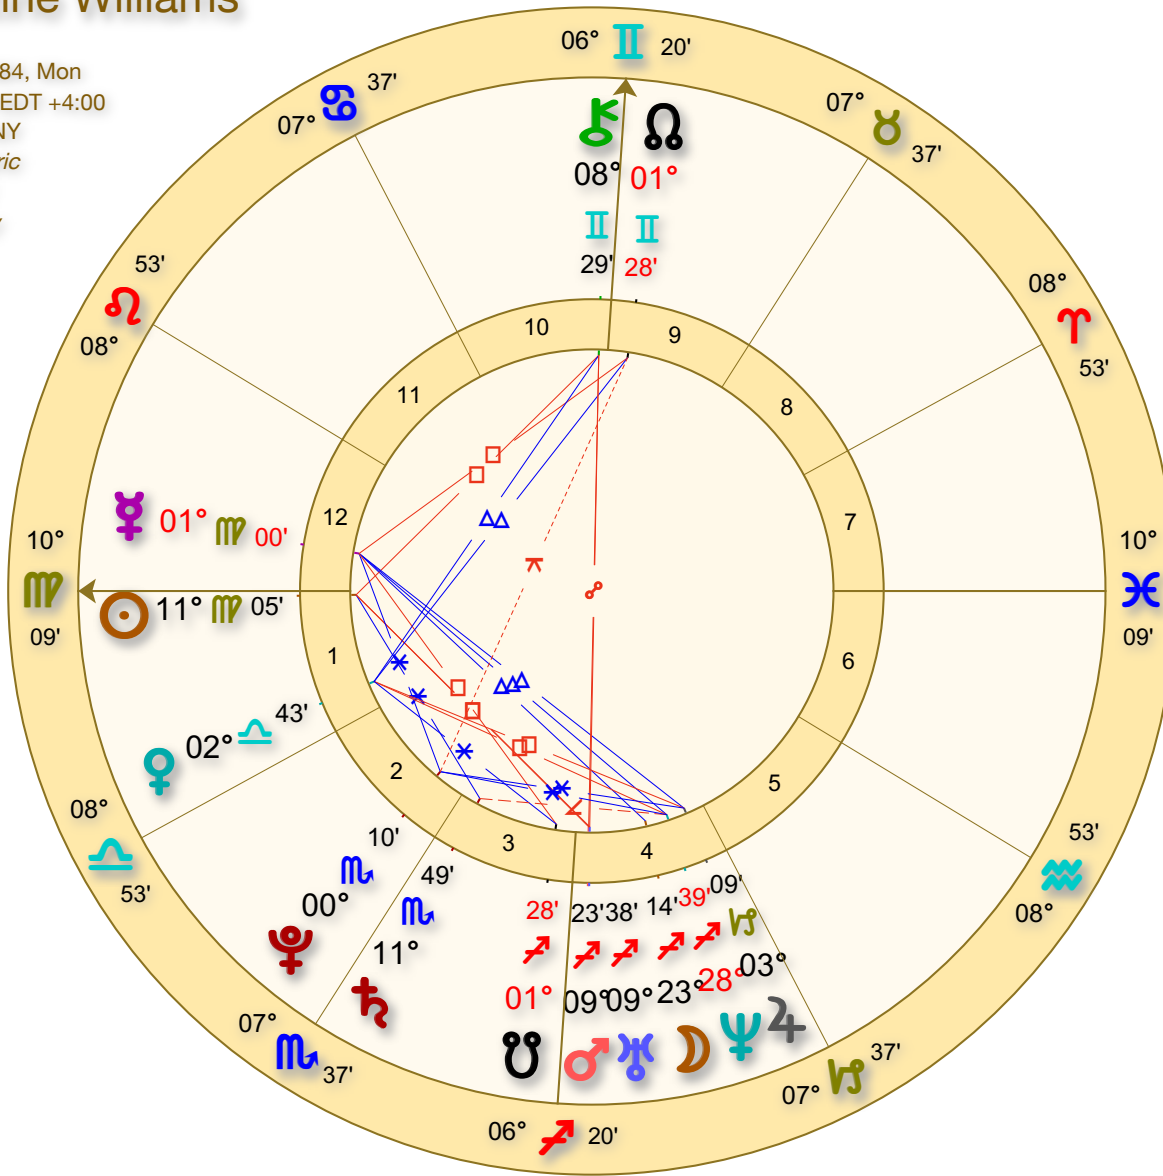

# Kristine Williams

Natal

Sep 3 1984, Mon  
 6:22 AM EDT +4:00  
 Albany, NY  
 Geocentric  
 Tropical  
 Porphyry

Signs							
Sg	Name	Sg	Name	Sg	Name	Sg	Name
♈	Aries	♋	Cancer	♎	Libra	♑	Capricorn
♉	Taurus	♌	Leo	♏	Scorpio	♒	Aquarius
♊	Gemini	♍	Virgo	♐	Sagittarius	♓	Pisces

Elements	
Fire	7
Earth	9
Air	5
Water	2

Sign Modes	
Cardinal	3
Fixed	2
Mutable	18

Polarities	
Masculine	12
Feminine	11

House Modes	
Angular	13
Succedent	1
Cadent	3

Aspect Types		
♁	Conjunction	0°00'
♂	Opposition	180°00'
♊	Trine	120°00'
♋	Square	90°00'
♌	Sextile	60°00'
♍	Semisquare	45°00'
♎	Sesquisquare	135°00'
♏	Quincunx	150°00'

Chart Points			
Pt	Name	Sg	Hs
☾	The Moon	♈	4
☼	The Sun	♍	1
☿	Mercury	♍	12
♀	Venus	♎	1
♂	Mars	♈	4
♃	Jupiter	♑	4
♄	Saturn	♏	3
♅	Uranus	♈	4
♆	Neptune	♈	4
♇	Pluto	♏	2
♁	Chiron	♊	10
♁	The North Node	♊	9
♂	The South Node	♏	3
Asc	The Ascendant	♍	1
Mc	The Midheaven	♊	10