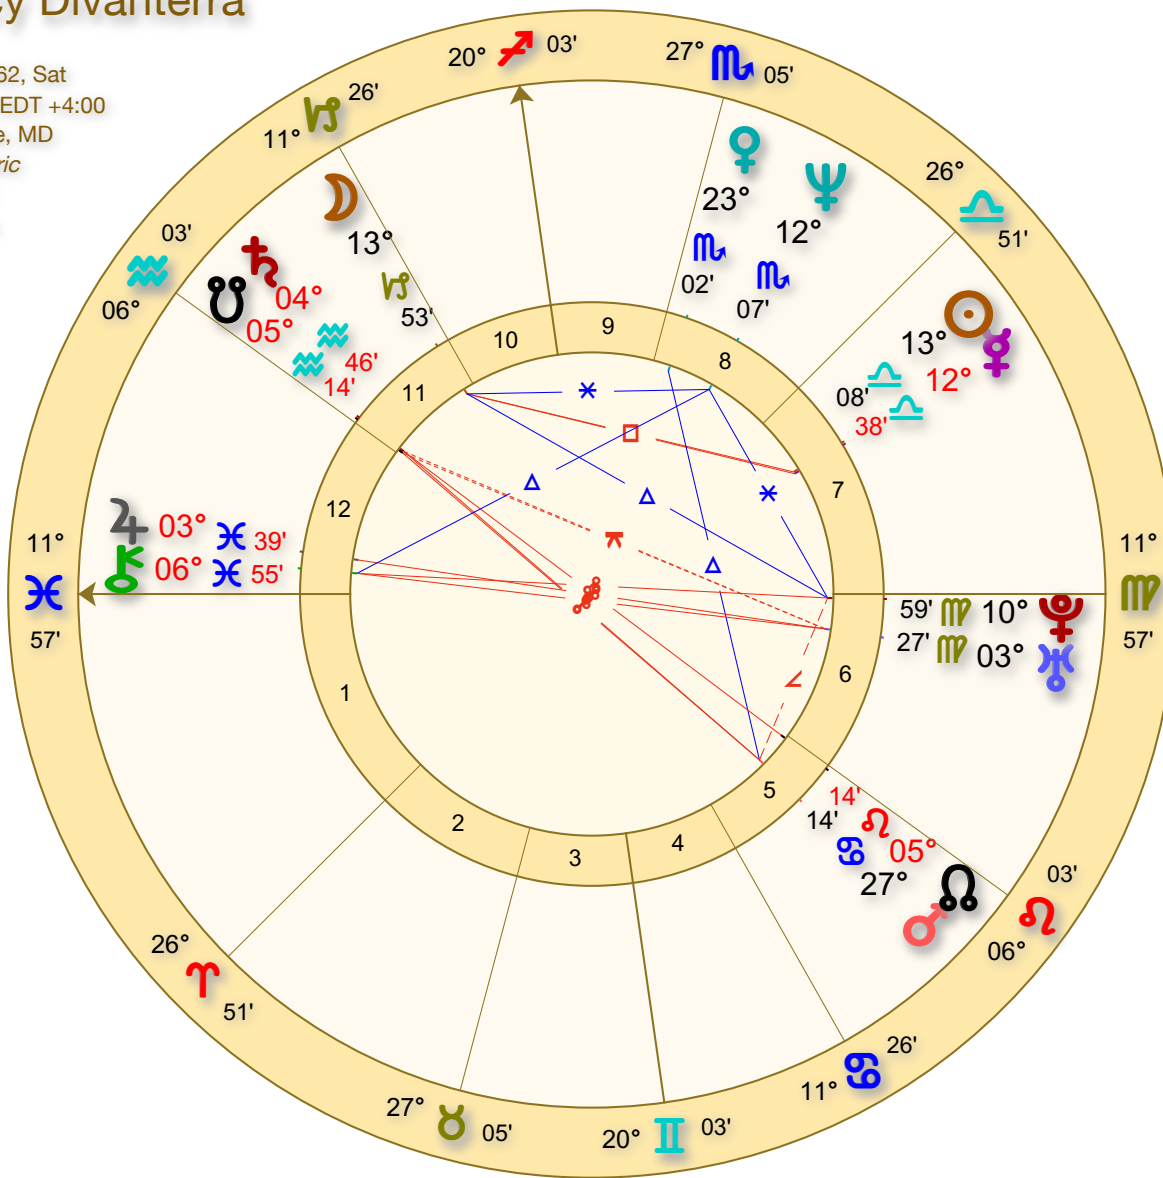

Darcy Divanterra

Natal

Oct 6 1962, Sat
 5:23 PM EDT +4:00
 Baltimore, MD
 Geocentric
 Tropical
 Placidus

Elements	
Fire	3
Earth	5
Air	6
Water	9

Sign Modes	
Cardinal	10
Fixed	4
Mutable	9

Polarities	
Masculine	9
Feminine	14

House Modes	
Angular	5
Succedent	9
Cadent	3

Aspect Types		
♁	Conjunction	0°00'
♂	Opposition	180°00'
△	Trine	120°00'
□	Square	90°00'
✳	Sextile	60°00'
∟	Semisquare	45°00'
⊞	Sesquisquare	135°00'
⋈	Quincunx	150°00'

Chart Points			
Pt	Name	Sg	Hs
☾	The Moon	♄	11
☼	The Sun	♌	7
☿	Mercury	♌	7
♀	Venus	♍	8
♂	Mars	♅	5
♃	Jupiter	♊	12
♄	Saturn	♋	11
♅	Uranus	♍	6
♆	Neptune	♍	8
♇	Pluto	♍	6
♁	Chiron	♊	12
♁	The North Node	♏	5
♋	The South Node	♋	11
Asc	The Ascendant	♊	1
Mc	The Midheaven	♈	10