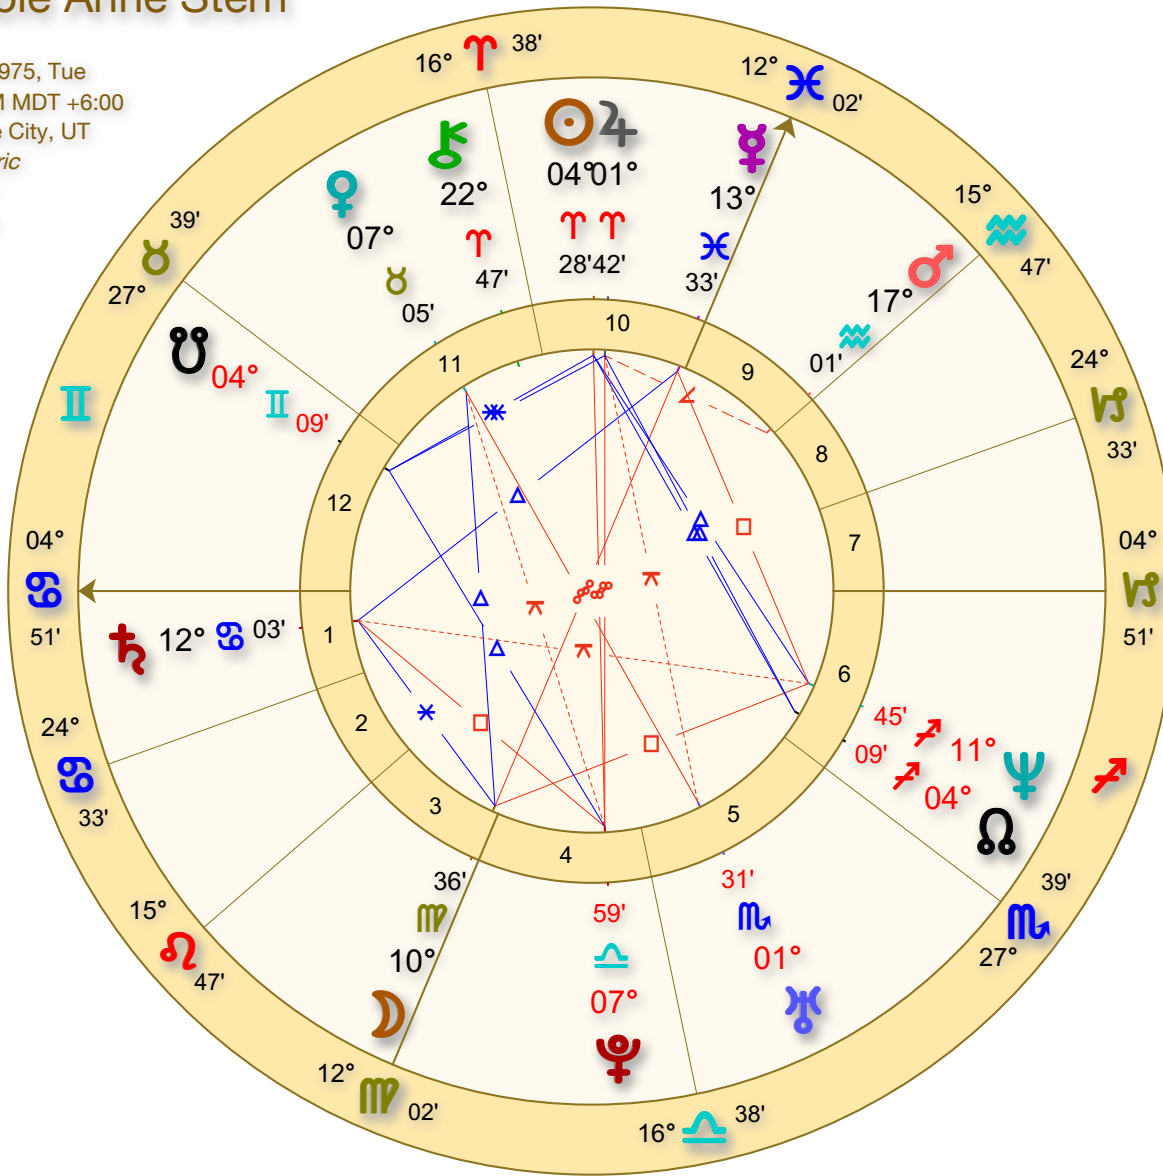

Babbie Anne Stern

Natal

Mar 25 1975, Tue
 12:11 PM MDT +6:00
 Salt Lake City, UT
 Geocentric
 Tropical
 Placidus

Elements	
Fire	5
Earth	5
Air	3
Water	10

Sign Modes	
Cardinal	9
Fixed	5
Mutable	9

Polarities	
Masculine	8
Feminine	15

House Modes	
Angular	8
Succedent	3
Cadent	6

Aspect Types		
♄	Conjunction	0°00'
♋	Opposition	180°00'
♊	Trine	120°00'
♏	Square	90°00'
♌	Sextile	60°00'
♎	Semisquare	45°00'
♍	Sesquisquare	135°00'
♐	Quincunx	150°00'

Chart Points			
Pt	Name	Sg	Hs
☾	The Moon	♋	3
☼	The Sun	♈	10
☿	Mercury	♉	10
♀	Venus	♊	11
♂	Mars	♈	9
♃	Jupiter	♈	10
♄	Saturn	♋	1
♅	Uranus	♈	5
♆	Neptune	♎	6
♇	Pluto	♈	4
♁	Chiron	♈	11
♁	The North Node	♈	6
♂	The South Node	♊	12
As	The Ascendant	♋	1
Mc	The Midheaven	♈	10