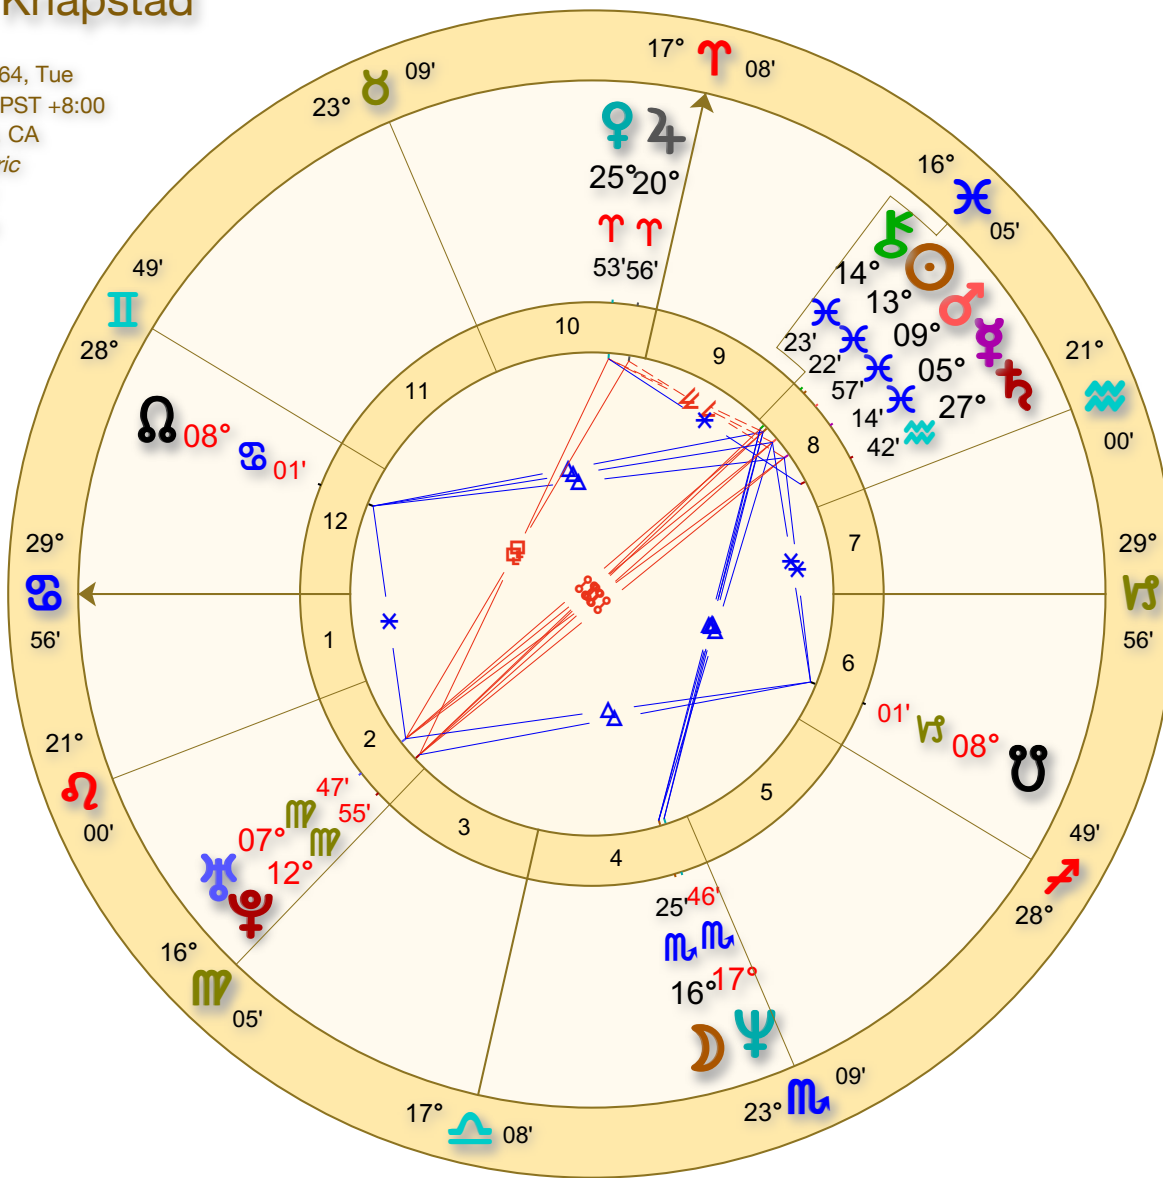

Kari Knapstad

Natal

Mar 3 1964, Tue
 2:25 PM PST +8:00
 Stanford, CA
 Geocentric
 Tropical
 Placidus

Elements	
Fire	6
Earth	2
Air	1
Water	14

Sign Modes	
Cardinal	9
Fixed	5
Mutable	9

Polarities	
Masculine	7
Feminine	16

House Modes	
Angular	7
Succedent	10
Cadent	0

Aspect Types		
♁	Conjunction	0°00'
♂	Opposition	180°00'
♊	Trine	120°00'
♋	Square	90°00'
♌	Sextile	60°00'
♍	Semisquare	45°00'
♎	Sesquisquare	135°00'
♏	Quincunx	150°00'

Chart Points			
Pt	Name	Sg	Hs
☾	The Moon	♏	4
☼	The Sun	♏	8
☿	Mercury	♏	8
♀	Venus	♏	10
♂	Mars	♏	8
♃	Jupiter	♏	10
♄	Saturn	♏	8
♅	Uranus	♏	2
♆	Neptune	♏	4
♇	Pluto	♏	2
♁	Chiron	♏	8
♁	The North Node	♏	12
♋	The South Node	♏	6
♈	The Ascendant	♏	1
♏	The Midheaven	♏	10