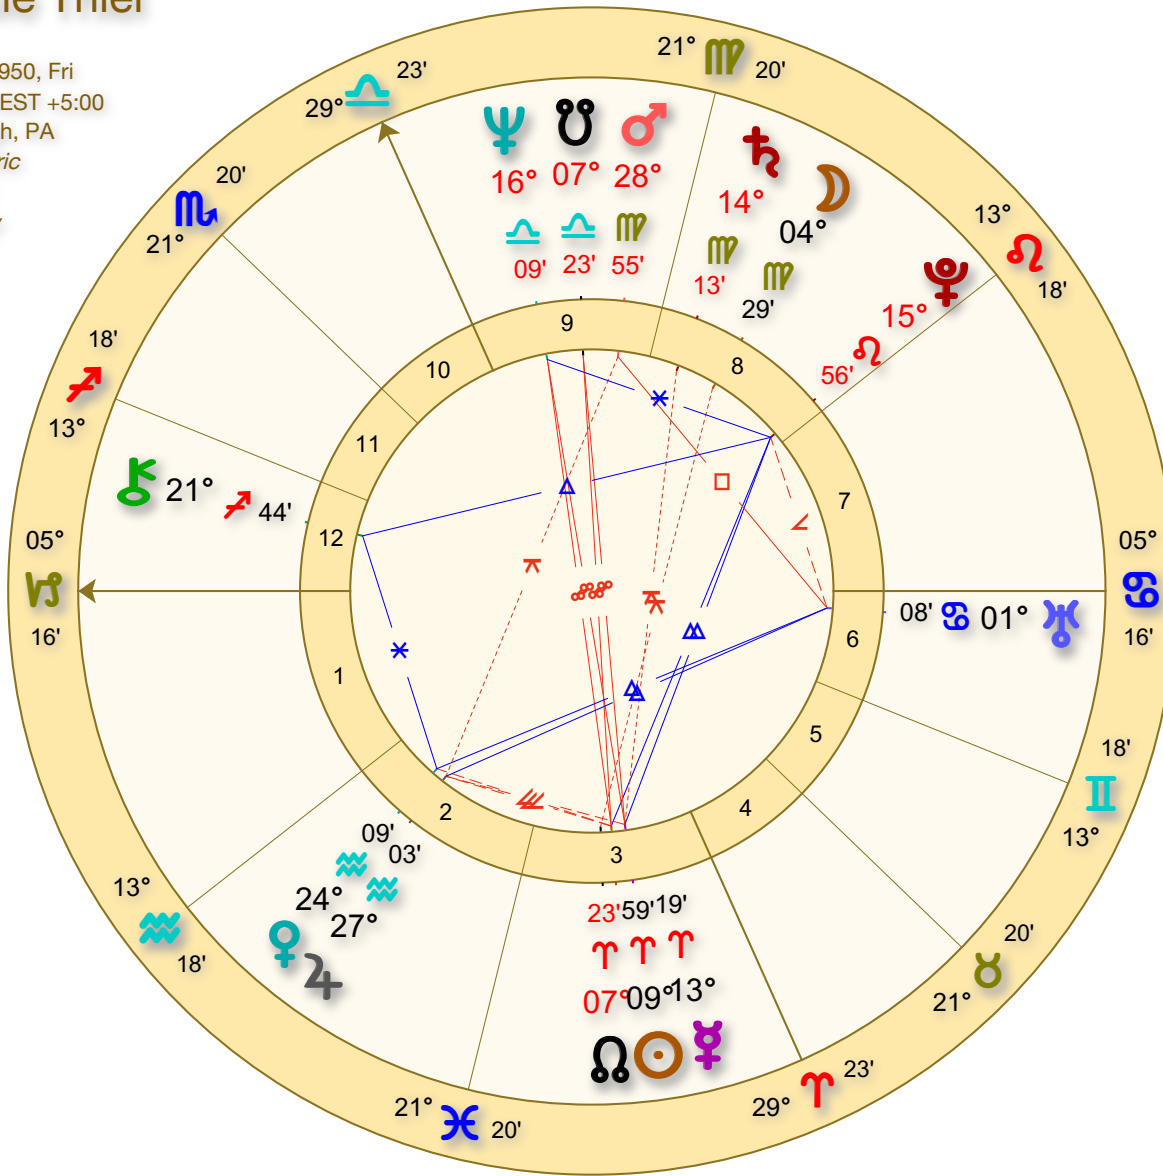

Nicole Thiel

Natal

Mar 31 1950, Fri
 1:37 AM EST +5:00
 Pittsburgh, PA
 Geocentric
 Tropical
 Porphyry

Elements	
Fire	6
Earth	9
Air	7
Water	1

Sign Modes	
Cardinal	13
Fixed	4
Mutable	6

Polarities	
Masculine	13
Feminine	10

House Modes	
Angular	0
Succedent	8
Cadent	9

Aspect Types		
♁	Conjunction	0°00'
♂	Opposition	180°00'
♊	Trine	120°00'
♋	Square	90°00'
♌	Sextile	60°00'
♍	Semisquare	45°00'
♎	Sesquisquare	135°00'
♏	Quincunx	150°00'

Chart Points			
Pt	Name	Sg	Hs
☾	The Moon	♏	8
☼	The Sun	♈	3
☿	Mercury	♈	3
♀	Venus	♊	2
♂	Mars	♏	9
♃	Jupiter	♊	2
♄	Saturn	♏	8
♅	Uranus	♋	6
♆	Neptune	♏	9
♇	Pluto	♏	8
♁	Chiron	♏	12
♁	The North Node	♈	3
♏	The South Node	♏	9
As	The Ascendant	♋	1
Mc	The Midheaven	♏	10