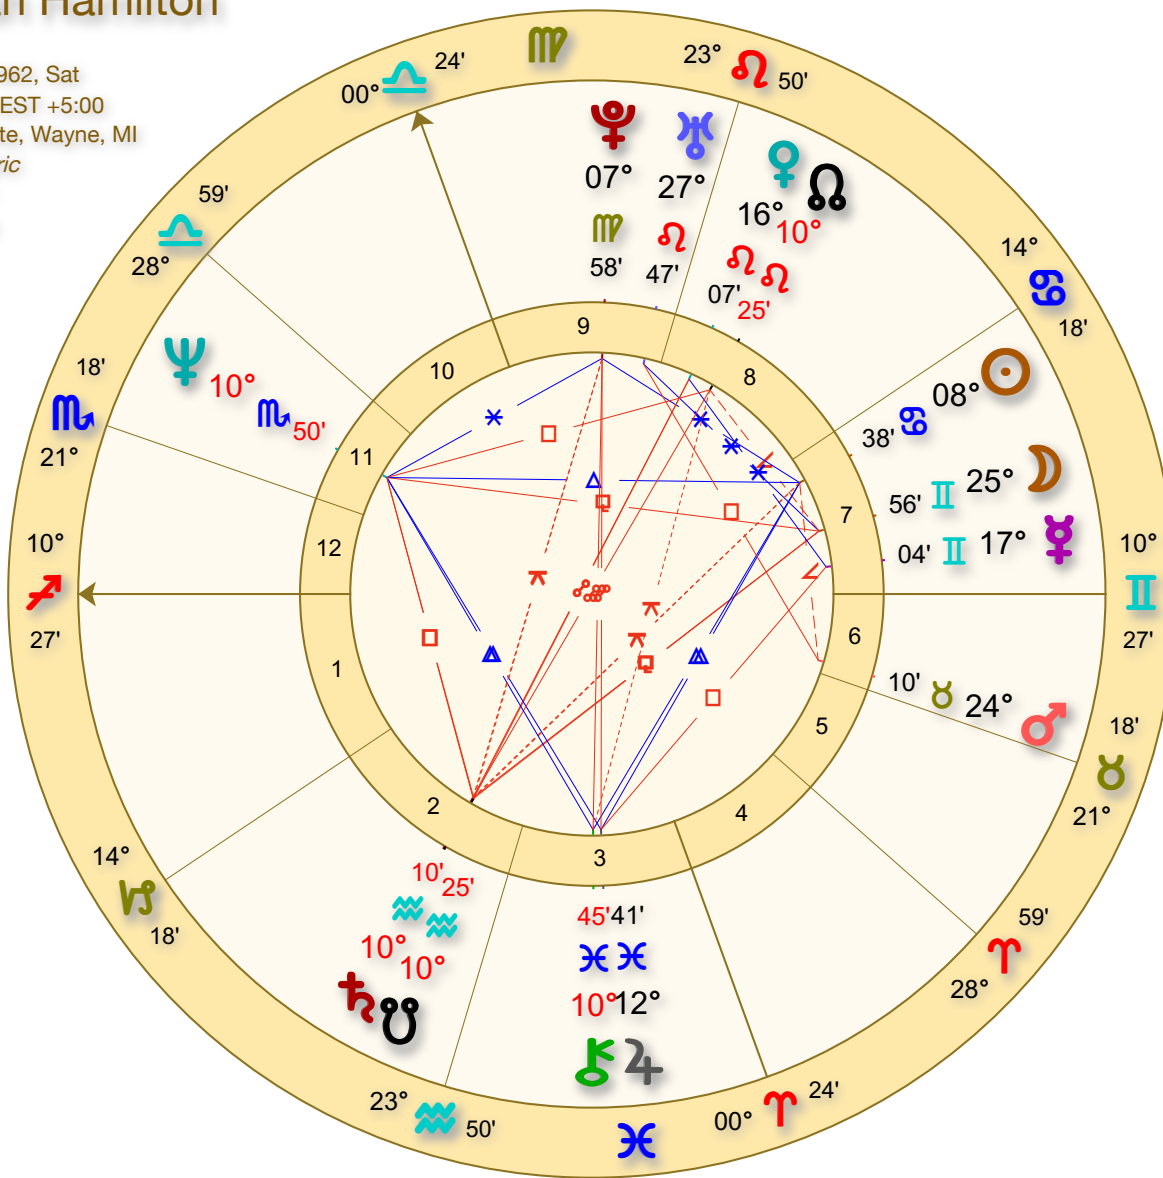

Sarah Hamilton

Natal

Jun 30 1962, Sat
 6:00 PM EST +5:00
 Wyandotte, Wayne, MI
 Geocentric
 Tropical
 Placidus

Elements	
Fire	6
Earth	3
Air	9
Water	5

Sign Modes	
Cardinal	6
Fixed	7
Mutable	10

Polarities	
Masculine	15
Feminine	8

House Modes	
Angular	8
Succedent	4
Cadent	5

Aspect Types		
♂	Conjunction	0°00'
♁	Opposition	180°00'
△	Trine	120°00'
□	Square	90°00'
✳	Sextile	60°00'
∟	Semisquare	45°00'
⊞	Sesquisquare	135°00'
⋈	Quincunx	150°00'

Chart Points			
Pt	Name	Sg	Hs
☾	The Moon	II	7
☼	The Sun	♁	7
☿	Mercury	II	7
♀	Venus	♏	8
♂	Mars	♉	6
♃	Jupiter	♊	3
♄	Saturn	♒	2
♅	Uranus	♏	9
♆	Neptune	♏	11
♇	Pluto	♏	9
♁	Chiron	♊	3
♊	The North Node	♏	8
♋	The South Node	♒	2
Asc	The Ascendant	♈	1
Mc	The Midheaven	♏	10