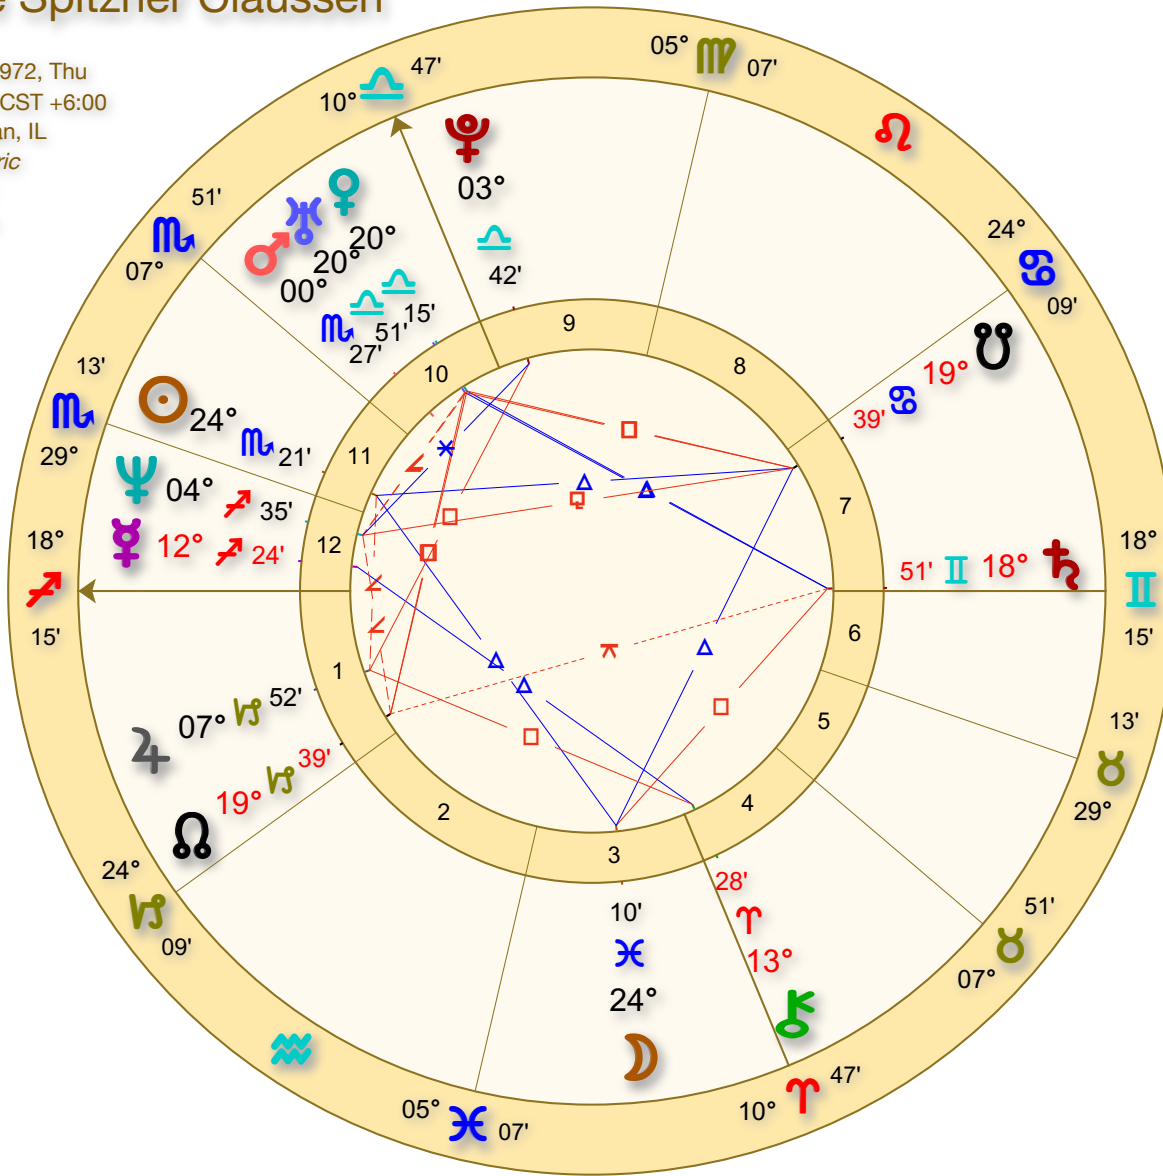

Alice Spitzner Claussen

Natal

Nov 16 1972, Thu
 8:48 AM CST +6:00
 Waukegan, IL
 Geocentric
 Tropical
 Placidus

Elements	
Fire	6
Earth	1
Air	8
Water	8

Sign Modes	
Cardinal	8
Fixed	5
Mutable	10

Polarities	
Masculine	14
Feminine	9

House Modes	
Angular	7
Succedent	3
Cadent	7

Aspect Types		
♁	Conjunction	0°00'
♁	Opposition	180°00'
♁	Trine	120°00'
♁	Square	90°00'
♁	Sextile	60°00'
♁	Semisquare	45°00'
♁	Sesquisquare	135°00'
♁	Quincunx	150°00'

Chart Points			
Pt	Name	Sg	Hs
☾	The Moon	♈	3
♁	The Sun	♎	11
☿	Mercury	♏	12
♀	Venus	♎	10
♂	Mars	♎	10
♃	Jupiter	♑	1
♄	Saturn	♊	7
♅	Uranus	♎	10
♆	Neptune	♏	12
♇	Pluto	♎	9
♁	Chiron	♈	4
♁	The North Node	♑	1
♁	The South Node	♋	7
♈	The Ascendant	♈	1
♎	The Midheaven	♎	10