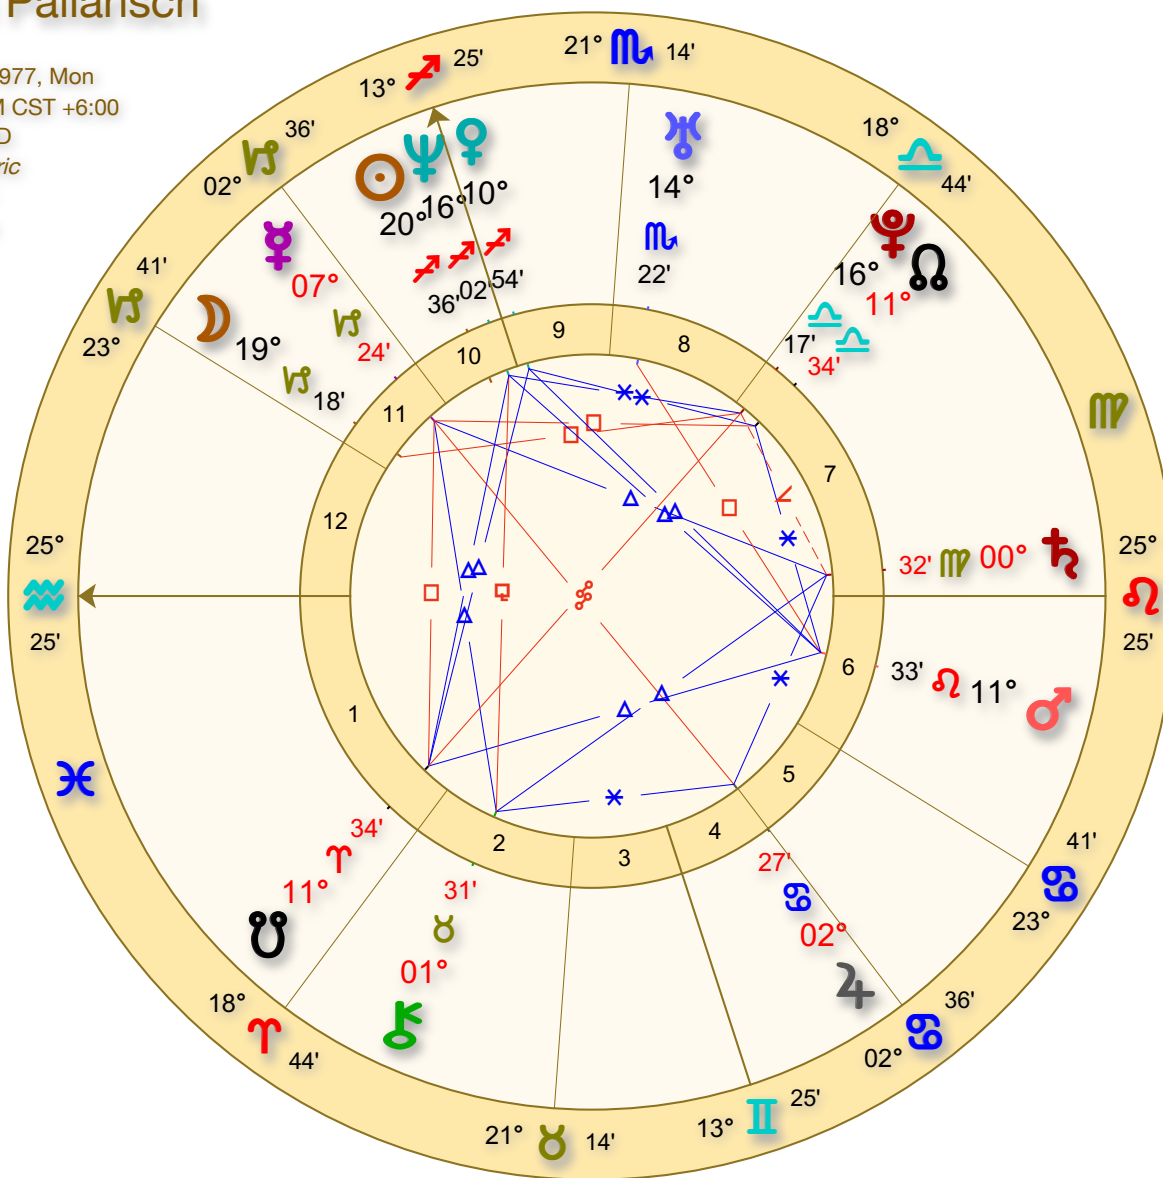

Kelli Pallansch

Natal

Dec 12 1977, Mon
 11:50 AM CST +6:00
 Fargo, ND
 Geocentric
 Tropical
 Placidus

Elements	
Fire	11
Earth	6
Air	4
Water	2

Sign Modes	
Cardinal	7
Fixed	6
Mutable	10

Polarities	
Masculine	15
Feminine	8

House Modes	
Angular	7
Succedent	6
Cadent	4

Aspect Types		
♁	Conjunction	0°00'
♂	Opposition	180°00'
♊	Trine	120°00'
♋	Square	90°00'
♌	Sextile	60°00'
♍	Semisquare	45°00'
♎	Sesquisquare	135°00'
♏	Quincunx	150°00'

Chart Points			
Pt	Name	Sg	Hs
☾	The Moon	♊	11
☼	The Sun	♏	10
☿	Mercury	♊	11
♀	Venus	♏	9
♂	Mars	♏	6
♃	Jupiter	♋	4
♄	Saturn	♏	7
♅	Uranus	♏	8
♆	Neptune	♏	10
♇	Pluto	♏	7
♁	Chiron	♏	2
♊	The North Node	♏	7
♏	The South Node	♏	1
As	The Ascendant	♏	1
Mc	The Midheaven	♏	10