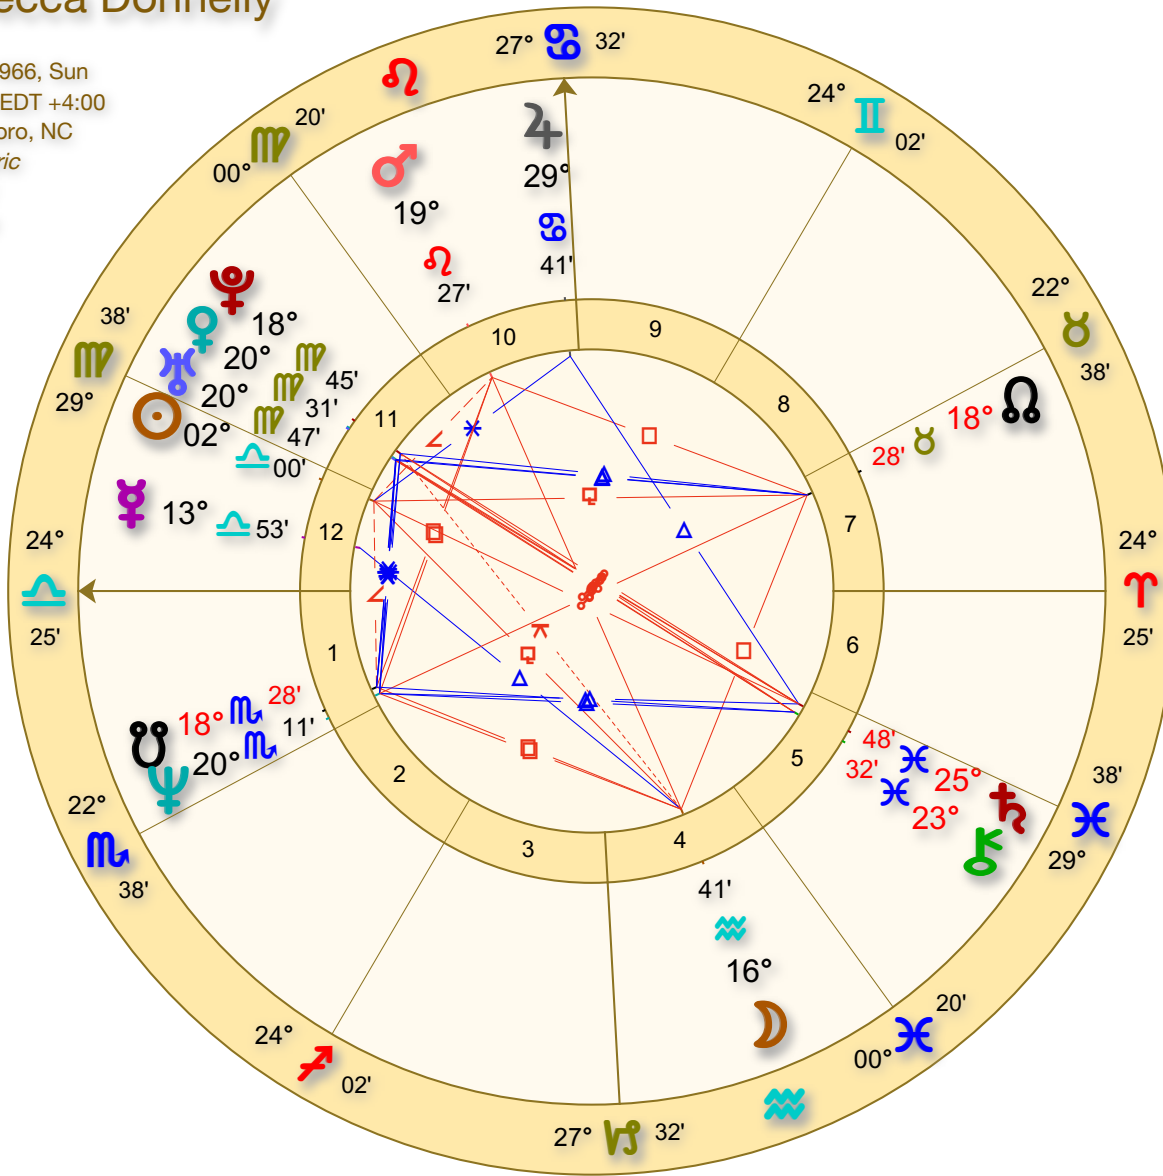

# Rebecca Donnelly

Natal

Sep 25 1966, Sun  
 9:02 AM EDT +4:00  
 Greensboro, NC  
 Geocentric  
 Tropical  
 Placidus

| Elements |    |
|----------|----|
| Fire     | 2  |
| Earth    | 4  |
| Air      | 11 |
| Water    | 6  |

| Aspect Types |              |         |
|--------------|--------------|---------|
| ♄            | Conjunction  | 0°00'   |
| ♋            | Opposition   | 180°00' |
| ♊            | Trine        | 120°00' |
| ♏            | Square       | 90°00'  |
| ♌            | Sextile      | 60°00'  |
| ♎            | Semisquare   | 45°00'  |
| ♍            | Sesquisquare | 135°00' |
| ♉            | Quincunx     | 150°00' |

| Chart Points |                |    |    |
|--------------|----------------|----|----|
| Pt           | Name           | Sg | Hs |
| ☾            | The Moon       | ♈  | 4  |
| ☼            | The Sun        | ♏  | 12 |
| ☿            | Mercury        | ♏  | 12 |
| ♀            | Venus          | ♊  | 11 |
| ♂            | Mars           | ♏  | 10 |
| ♃            | Jupiter        | ♏  | 10 |
| ♄            | Saturn         | ♏  | 5  |
| ♅            | Uranus         | ♏  | 11 |
| ♆            | Neptune        | ♏  | 1  |
| ♇            | Pluto          | ♏  | 11 |
| ♁            | Chiron         | ♏  | 5  |
| ♊            | The North Node | ♏  | 7  |
| ♏            | The South Node | ♏  | 1  |
| Asc          | The Ascendant  | ♏  | 1  |
| Mc           | The Midheaven  | ♏  | 10 |