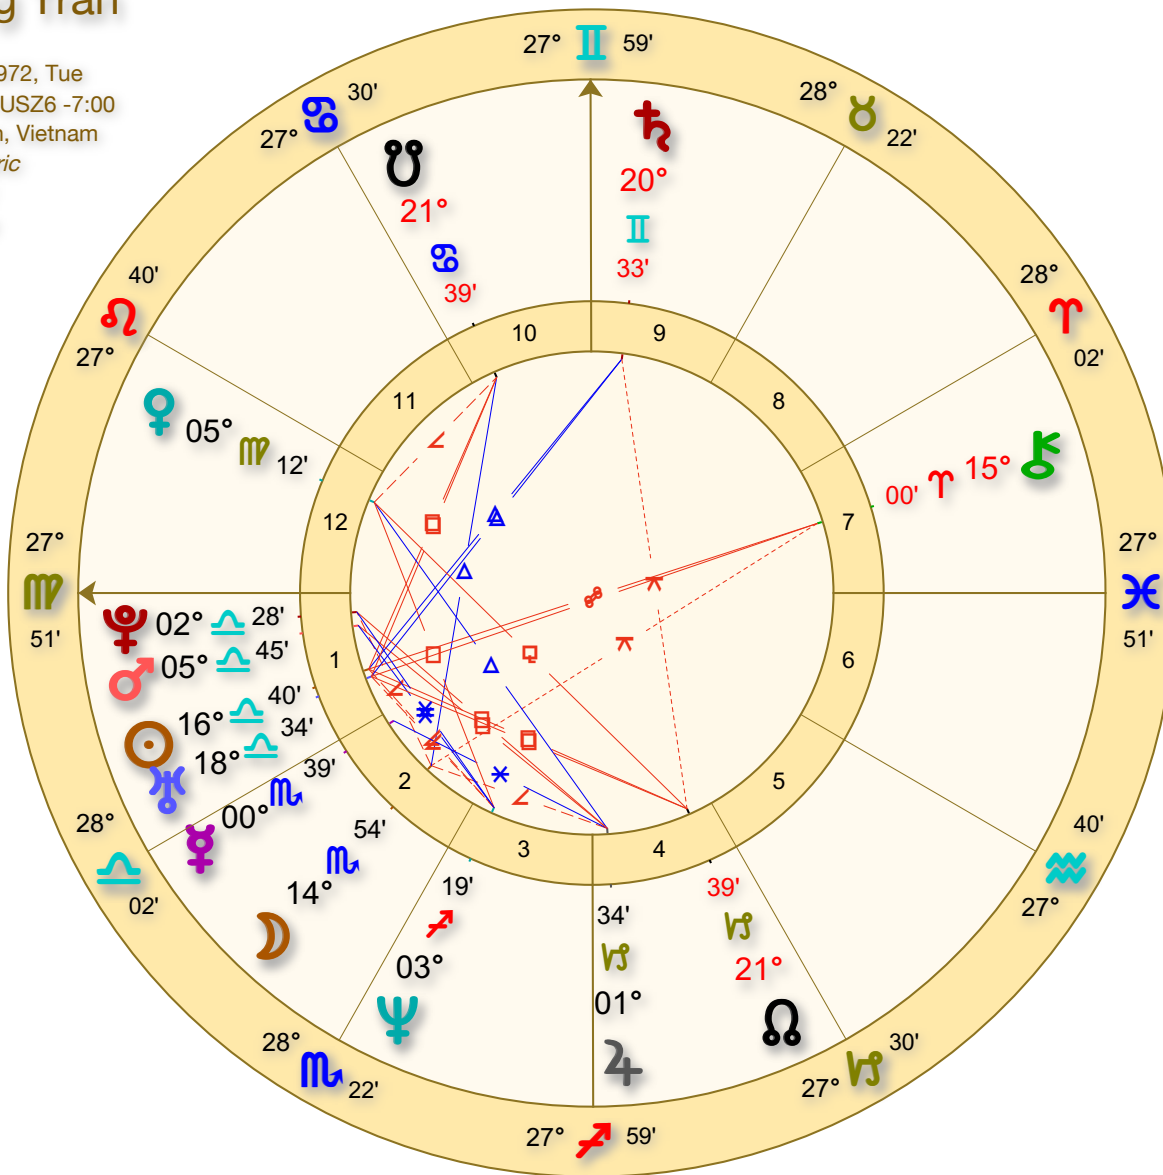

# Hung Tran

Natal

Oct 10 1972, Tue  
 4:20 AM USZ6 -7:00  
 Qui Nhon, Vietnam  
 Geocentric  
 Tropical  
 Placidus

Elements	
Fire	1
Earth	6
Air	11
Water	5

Sign Modes	
Cardinal	8
Fixed	5
Mutable	10

Polarities	
Masculine	12
Feminine	11

House Modes	
Angular	8
Succedent	5
Cadent	4

Aspect Types		
♁	Conjunction	0°00'
♂	Opposition	180°00'
♊	Trine	120°00'
♋	Square	90°00'
♌	Sextile	60°00'
♍	Semisquare	45°00'
♎	Sesquisquare	135°00'
♏	Quincunx	150°00'

Chart Points			
Pt	Name	Sg	Hs
☾	The Moon	♋	2
☉	The Sun	♌	1
☿	Mercury	♋	2
♀	Venus	♍	12
♂	Mars	♌	1
♃	Jupiter	♍	4
♄	Saturn	♊	9
♅	Uranus	♌	1
♆	Neptune	♐	3
♇	Pluto	♌	1
♁	Chiron	♐	7
♁	The North Node	♍	4
♏	The South Node	♋	10
Asc	The Ascendant	♍	1
Mc	The Midheaven	♊	10