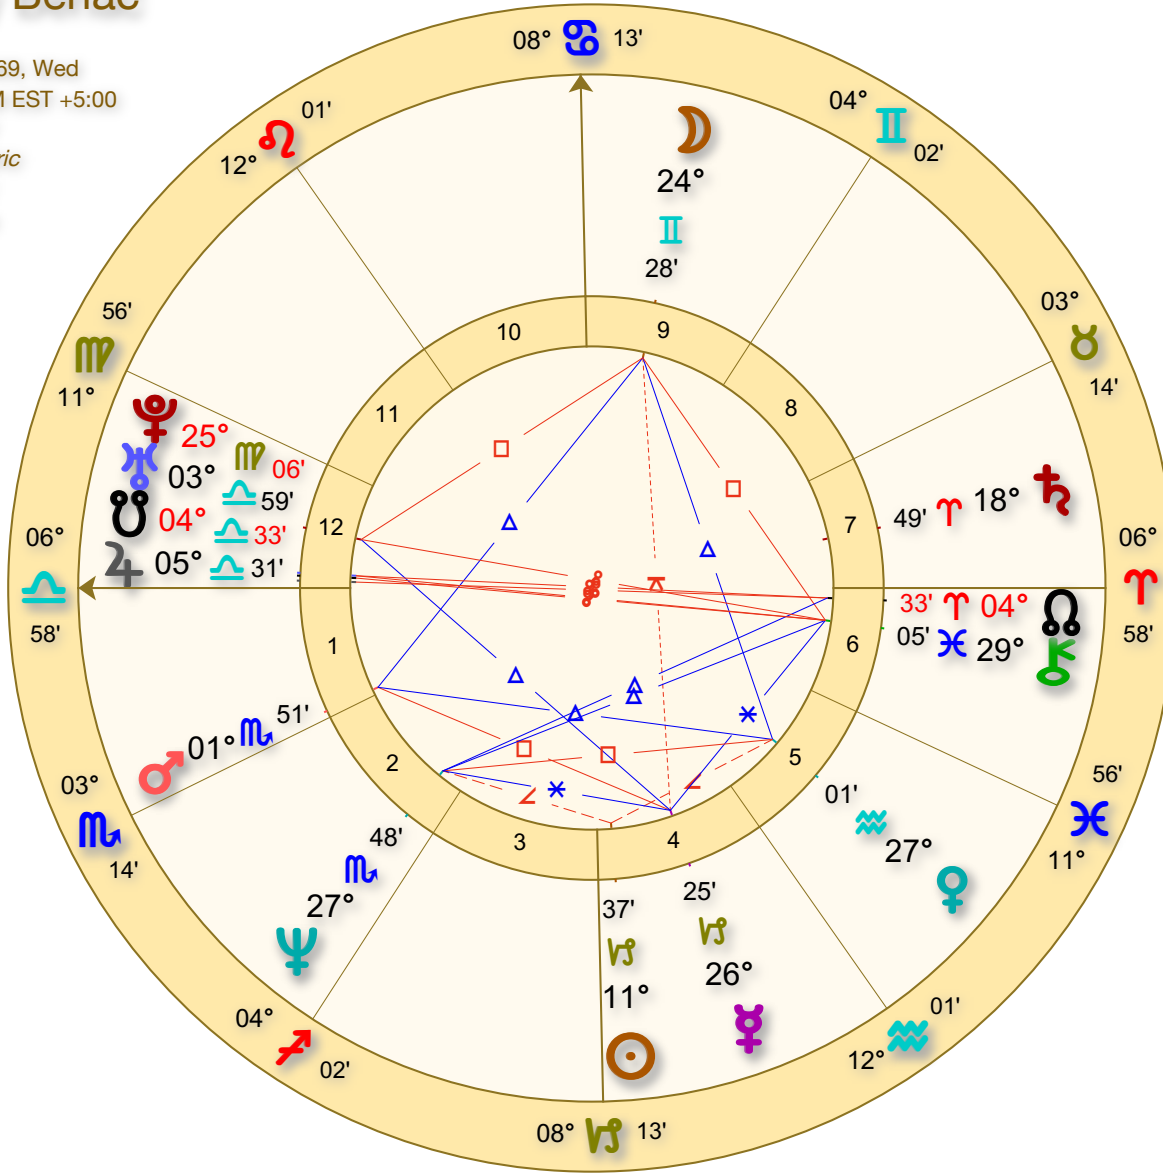

Amy Benac

Natal

Jan 1 1969, Wed

11:44 PM EST +5:00

Troy, NY

Geocentric

Tropical

Placidus

Elements	
Fire	1
Earth	6
Air	10
Water	6

Sign Modes	
Cardinal	14
Fixed	5
Mutable	4

Polarities	
Masculine	11
Feminine	12

House Modes	
Angular	8
Succedent	3
Cadent	6

Aspect Types		
♁	Conjunction	0°00'
♂	Opposition	180°00'
♊	Trine	120°00'
♋	Square	90°00'
♌	Sextile	60°00'
♍	Semisquare	45°00'
♎	Sesquisquare	135°00'
♏	Quincunx	150°00'

Chart Points			
Pt	Name	Sg	Hs
☾	The Moon	♊	9
☼	The Sun	♏	4
☿	Mercury	♏	4
♀	Venus	♊	5
♂	Mars	♈	1
♃	Jupiter	♈	12
♄	Saturn	♏	7
♅	Uranus	♈	12
♆	Neptune	♈	2
♇	Pluto	♏	12
♁	Chiron	♏	6
♁	The North Node	♏	6
♁	The South Node	♈	12
As	The Ascendant	♈	1
Mc	The Midheaven	♏	10