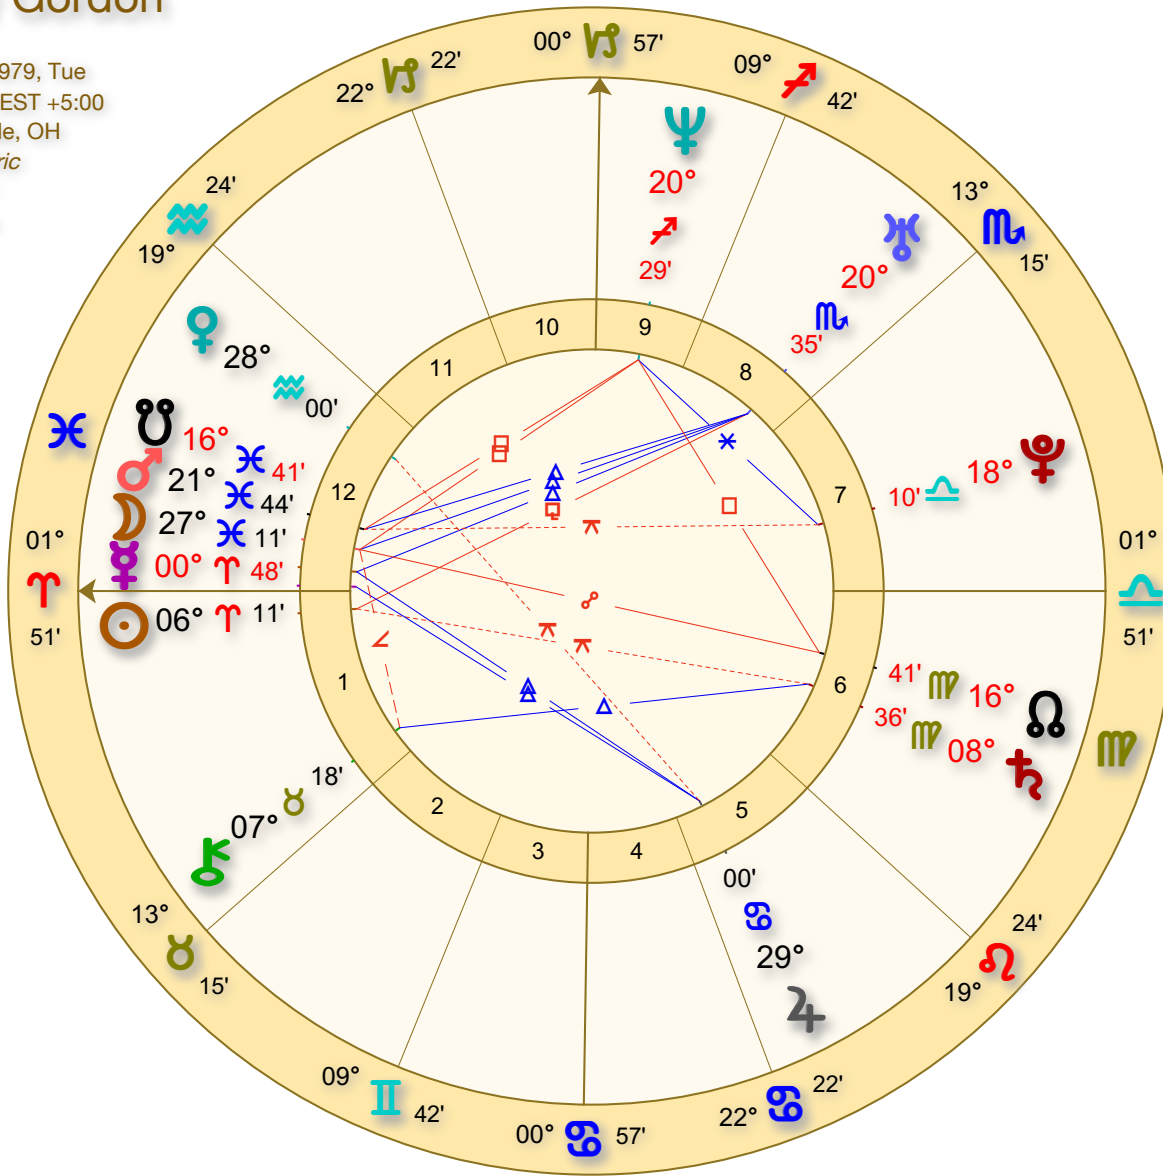

# Amy Gordon

Natal

Mar 27 1979, Tue  
 6:12 AM EST +5:00  
 Painesville, OH  
 Geocentric  
 Tropical  
 Placidus

Elements	
Fire	9
Earth	4
Air	3
Water	7

Sign Modes	
Cardinal	13
Fixed	3
Mutable	7

Polarities	
Masculine	12
Feminine	11

House Modes	
Angular	4
Succedent	2
Cadent	11

Aspect Types		
♁	Conjunction	0°00'
♂	Opposition	180°00'
♊	Trine	120°00'
♋	Square	90°00'
♌	Sextile	60°00'
♍	Semisquare	45°00'
♎	Sesquisquare	135°00'
♏	Quincunx	150°00'

Chart Points			
Pt	Name	Sg	Hs
☾	The Moon	♋	12
☼	The Sun	♈	1
☿	Mercury	♈	12
♀	Venus	♊	12
♂	Mars	♋	12
♃	Jupiter	♌	5
♄	Saturn	♎	6
♅	Uranus	♏	8
♆	Neptune	♏	9
♇	Pluto	♏	7
♁	Chiron	♈	1
♊	The North Node	♎	6
♋	The South Node	♋	12
Asc	The Ascendant	♈	1
Mc	The Midheaven	♏	10