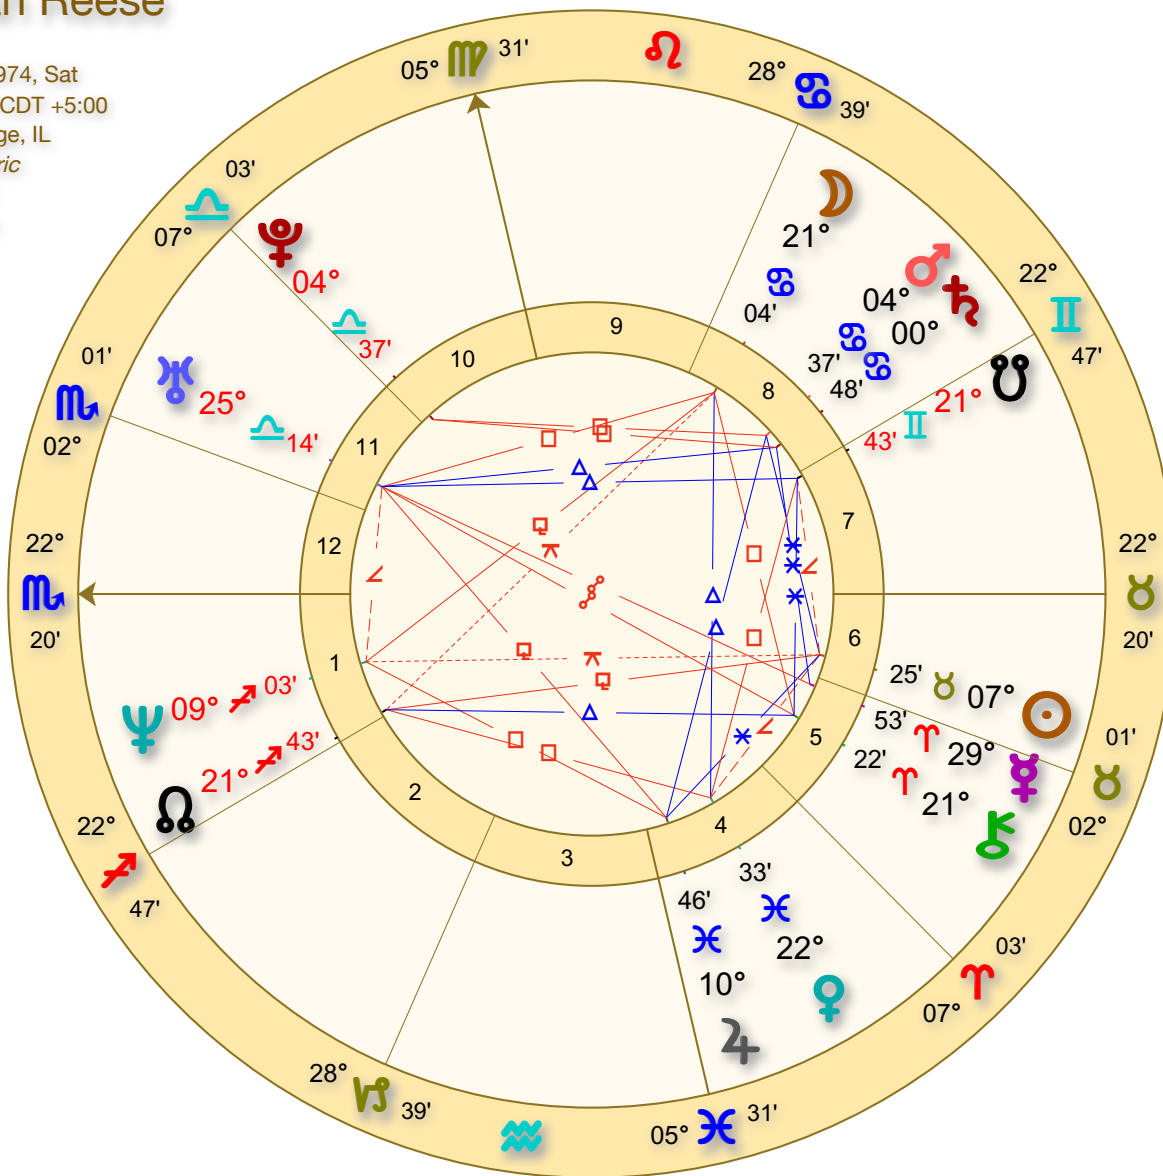

Sarah Reese

Natal

Apr 27 1974, Sat
 8:58 PM CDT +5:00
 Park Ridge, IL
 Geocentric
 Tropical
 Placidus

Elements	
Fire	3
Earth	6
Air	2
Water	12

Sign Modes	
Cardinal	10
Fixed	6
Mutable	7

Polarities	
Masculine	5
Feminine	18

House Modes	
Angular	5
Succedent	9
Cadent	3

Aspect Types		
♁	Conjunction	0°00'
♂	Opposition	180°00'
♊	Trine	120°00'
♋	Square	90°00'
♌	Sextile	60°00'
♍	Semisquare	45°00'
♎	Sesquisquare	135°00'
♏	Quincunx	150°00'

Chart Points			
Pt	Name	Sg	Hs
☾	The Moon	♏	8
☼	The Sun	♌	6
☿	Mercury	♌	5
♀	Venus	♋	4
♂	Mars	♏	8
♃	Jupiter	♏	4
♄	Saturn	♏	8
♅	Uranus	♋	11
♆	Neptune	♈	1
♇	Pluto	♋	10
♁	Chiron	♌	5
♁	The North Node	♈	1
♋	The South Node	♏	7
Asc	The Ascendant	♈	1
Mc	The Midheaven	♏	10